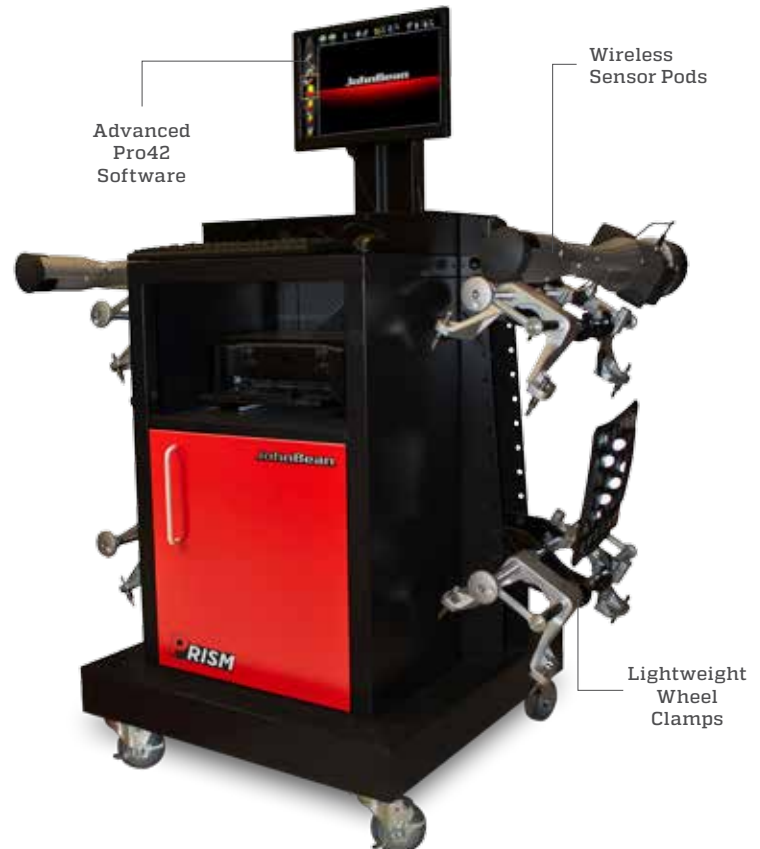

# THE PRISM WHEEL ALIGNMENT SYSTEM. PROVIDES FREEDOM OF MOVEMENT WITH PREMIUM FEATURES.

## CUTTING EDGE HARDWARE PROVIDES ACCURATE, ADVANCED DIMENSIONING.

The John Bean® Prism Mobile Wheel Alignment System is the world's first alignment system to combine imaging alignment technology in a portable package. It provides dramatic productivity improvements and offers more features than conventional aligners, at a lower price. The Prism leverages a wireless communication system with Bluetooth® technology, cordless pods powered by lithium ion batteries, and components made from lightweight magnesium.

## FEATURES

- Bluetooth® enabled wireless communication to sensor pods allowing the technician 330' (101 meters) of freedom, even in areas known to have high electrical interference, for true mobility
- Magnesium pods, targets and aluminum clamps are durable, impact-resistant and lightweight
- Easy to use interface guides the technician through the alignment process with intuitive graphics
- Rolling runout compensation without jacking the vehicle
- Measure ride height and obtain proper alignment specs for those vehicles requiring it
- Patented EZ-TOE - Turn the front wheels and access difficult adjustment points while still displaying centered toe readings
- Extensive OEM specs allows quick and accurate vehicle selection

## SPECIFICATIONS

- Part Number: EEWA557B
- Wheel Size: 13" - 24" (33 - 61 cm)
- Tire Diameter: Up to 37" (94 cm)
- Track Width: 48" - 96" (122 - 244 cm)
- Wheel base: 79" - 180" (201 - 457 cm)
- Shipping weight: 400 lbs (181.44kg)
- Power requirements:  
120/230V 1Ph 50/60Hz